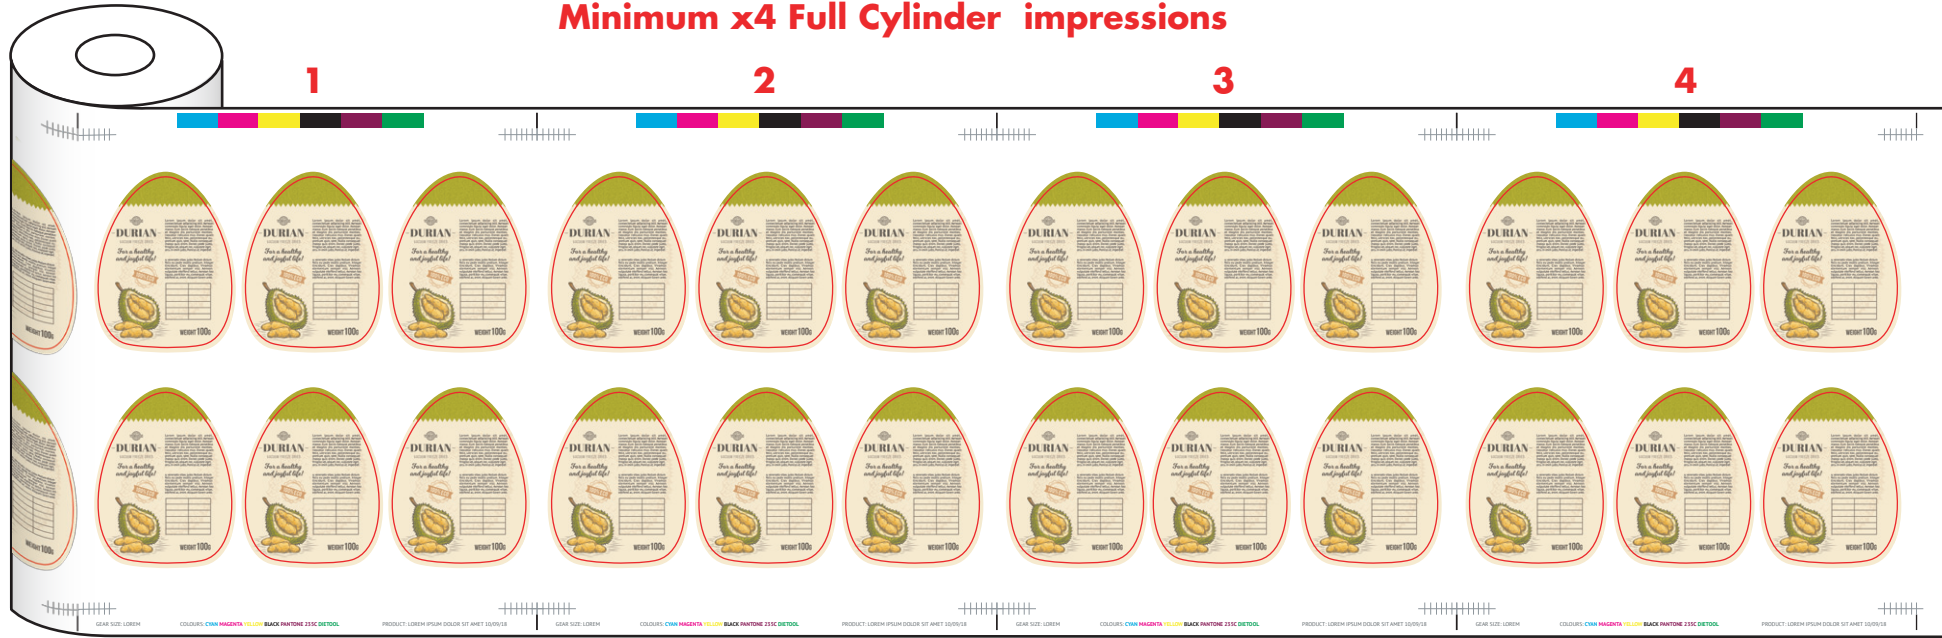

# Flexible Packaging Entries

Minimum x4 Full Cylinder impressions

Roll around a core

Secure with elastic (do not use any adhesive tape)

# Die Cut Labels Packaging Entries

**Minimum x4 Full Cylinder impressions**